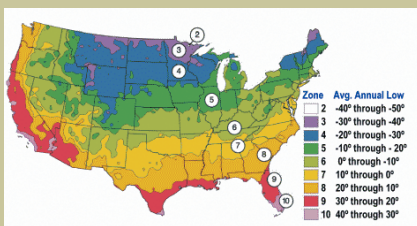

Black Mission Fig

Ficus carica

Medium to large, pear shaped. Purplish-black skin. Flesh is strawberry color with good flavor. Good for fresh or dried fruit. Long lived, large tree. Ranges from coast to inland.

This semi-tropical tree requires negligible chilling hours.

Ripens: Throughout August to nearly frost.

Mature height is 20 feet with a spread of 20-25 feet.

Cold Hardy to U.S.D.A. Zone 9.

From the nurseries of
L.E. COOKE CO