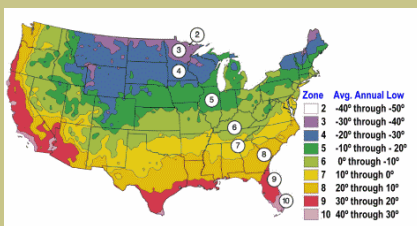

Sugar Cane Jujube

Ziziphus jujuba 'Sugar Cane'

Extremely sweet fruit with an apple texture and flavor makes this a favorite!

Medium sized fruit which can be round to elongated.

Attractive shiny leaves. Spiny plant (spines far smaller than other Jujube varieties) but the fruit is worth the spines!

Drought tolerant. Good in hot desert regions.

150 hours chilling.

Ripens mid to late September.

Mature height is 15-20 feet with a spread of 15-20 feet.

Cold hardy to U.S.D.A. Zone 5.

Since 1944

From the nurseries of
L.E. COOKE CO
www.lecooke.com